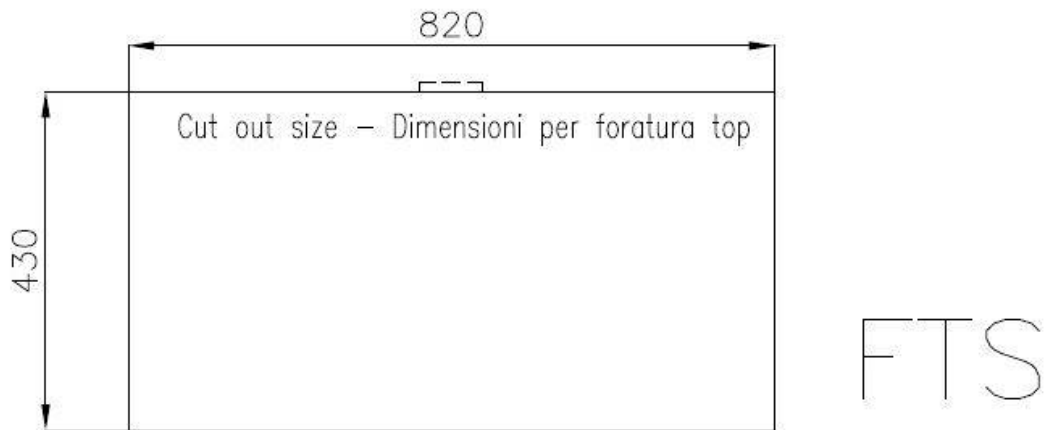

Sink S4001

Kitchen Sinks

Code: 3358 050

DETAILS

Edge/Installation Type	Flush-mount Top-mount
Finish	Foster brushed
Material	AISI 304 stainless steel
Texture	Brushed in line
Base	90 cm
Dimensions	840 x 440 mm
Standard fittings	Fixing hooks, gasket, drain, overflow and siphon, boxed packing
Mixer holes	No standard holes
Built-in hole	View technical data sheet

Drainer	No
Width	84 cm
Bowl dimension	800 x 400 mm
Number of bowls	1 bowl
Waste fitting	Drain SPACE 3,5"

FEATURES

Deep bowls	This bowls reach an important depth, over 20 cm, thanks to the advanced production technology, that can be offer great capiciency and practicity in all the washing operations.
High thickness	1mm thick steel. A significant thickness, which guarantees the maximum sturdiness and durability.
Perimetral overflow	The overflow is always a security on the Foster sinks that prevents the overflow of water in case of oversights. The perimeter drain solution improves aesthetics thanks to its square and essential shape.
Save space system	Drain and siphon are designed to leave as much space as possible in the under-sink area, more and more useful today for theseparate waste collection systems.
Small radius	Bowls with squared shapes with a modern design and an increased capacity, for a minimal aesthetics connected with an extreme practicity.
Space waste fitting	The elegant SPACE steel cap closes the drain and leaves no visible residues collected in the basket below. Space also has a small footprint and allows the optimal use of the under-sink compartment.

TECHNICAL DATA

Lavello / Sink cod. 3358/050

intaglio per il troppo-pieno
solo con top > 30 mm

recess for housing the over-flow
only for top > 30 mm

OPTIONAL ACCESSORIES

Glass chopping board
8631 300

HDPE Chopping board
8657 001