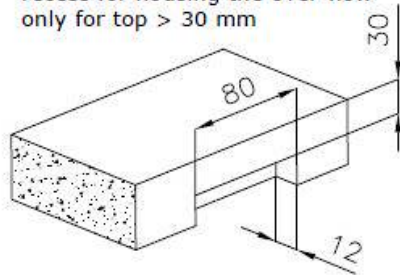

Sink S4001

Kitchen Sinks

Code: 3358 050

DETAILS

Edge/Installation Type	Flush-mount Top-mount
Finish	Foster brushed
Material	AISI 304 stainless steel
Texture	Brushed in line
Base	90 cm
Dimensions	840 x 440 mm
Standard fittings	Fixing hooks, gasket, drain, overflow and siphon, boxed packing
Mixer holes	No standard holes
Built-in hole	View technical data sheet

Drainer	No
Width	84 cm
Bowl dimension	800 x 400 mm
Number of bowls	1 bowl
Waste fitting	Drain SPACE 3,5"

FEATURES

Deep bowls	This bowls reach an important depth, over 20 cm, thanks to the advanced production technology, that can be offer great capiciency and practicity in all the washing operations.
High thickness	1mm thick steel. A significant thickness, which guarantees the maximum sturdiness and durability.
Perimetral overflow	The overflow is always a security on the Foster sinks that prevents the overflow of water in case of oversights. The perimeter drain solution improves aesthetics thanks to its square and essential shape.
Save space system	Drain and siphon are designed to leave as much space as possible in the under-sink area, more and more useful today for theseparate waste collection systems.
Small radius	Bowls with squared shapes with a modern design and an increased capacity, for a minimal aesthetics connected with an extreme practicity.
Space waste fitting	The elegant SPACE steel cap closes the drain and leaves no visible residues collected in the basket below. Space also has a small footprint and allows the optimal use of the under-sink compartment.

TECHNICAL DATA

Lavello / Sink cod. 3358/050

intaglio per il troppo-pieno
solo con top > 30 mm

recess for housing the over-flow
only for top > 30 mm

OPTIONAL ACCESSORIES

Glass chopping board
8631 300

HDPE Chopping board
8657 001