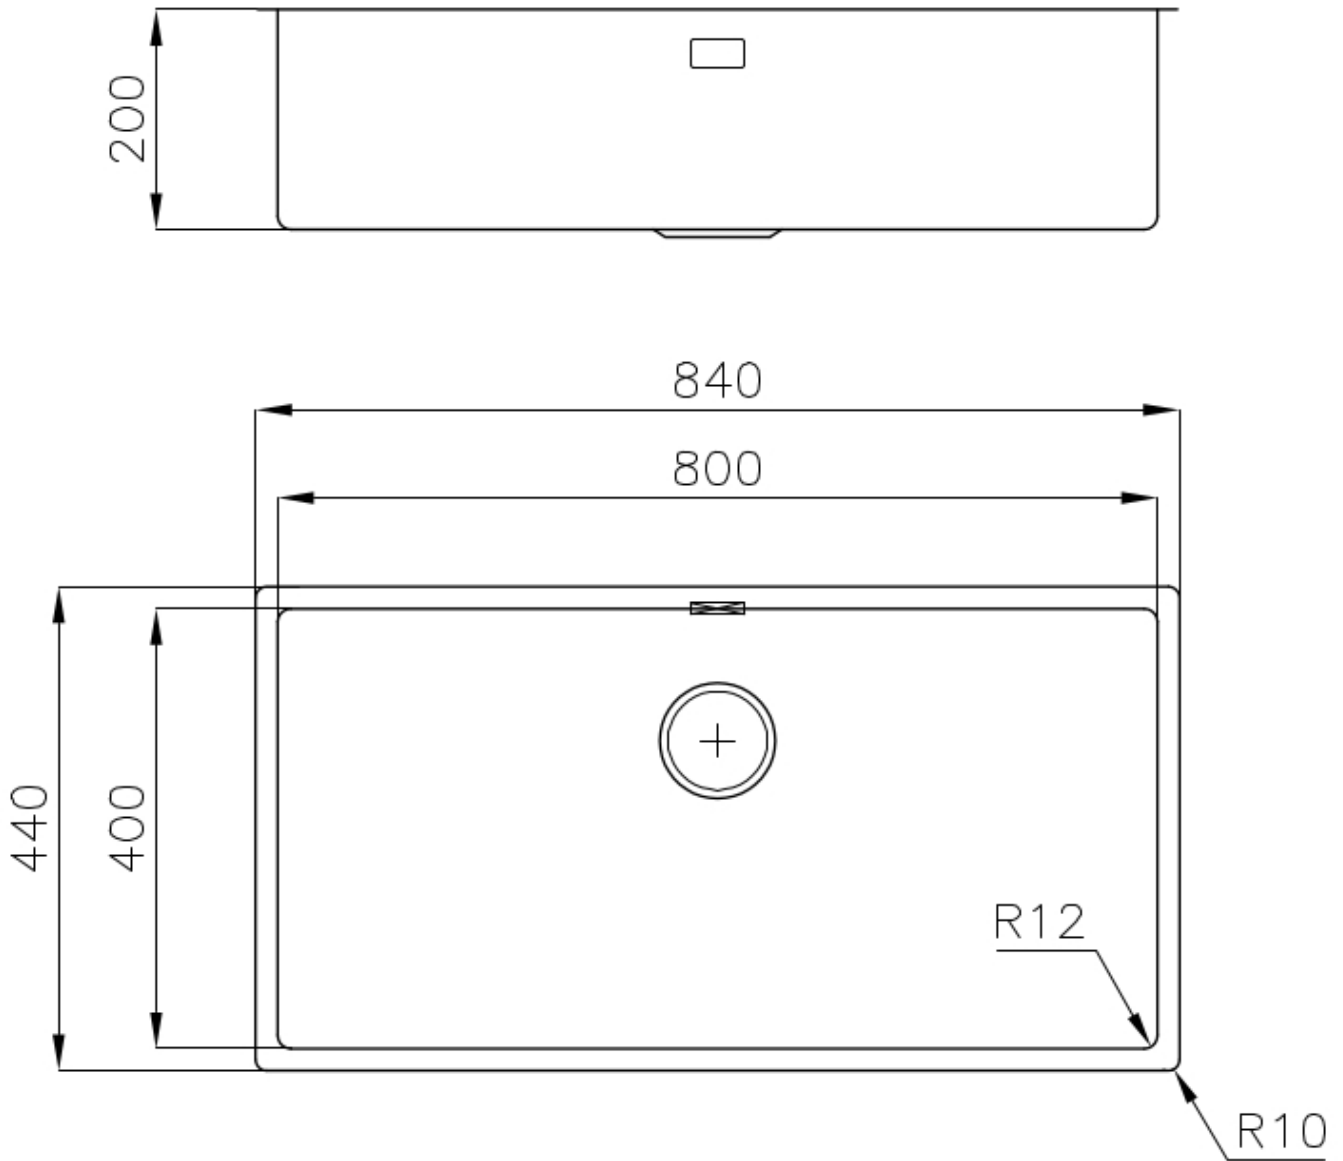

Sink S4001

Kitchen Sinks

Code: 3358 050

DETAILS

Edge/Installation Type	Flush-mount Top-mount
Finish	Foster brushed
Material	AISI 304 stainless steel
Texture	Brushed in line
Base	90 cm
Dimensions	840 x 440 mm
Standard fittings	Fixing hooks, gasket, drain, overflow and siphon, boxed packing
Mixer holes	No standard holes
Built-in hole	View technical data sheet

Drainer	No
Width	84 cm
Bowl dimension	800 x 400 mm
Number of bowls	1 bowl
Waste fitting	Drain SPACE 3,5"

FEATURES

Deep bowls	This bowls reach an important depth, over 20 cm, thanks to the advanced production technology, that can be offer great capiciency and practicity in all the washing operations.
High thickness	1mm thick steel. A significant thickness, which guarantees the maximum sturdiness and durability.
Perimetral overflow	The overflow is always a security on the Foster sinks that prevents the overflow of water in case of oversights. The perimeter drain solution improves aesthetics thanks to its square and essential shape.
Save space system	Drain and siphon are designed to leave as much space as possible in the under-sink area, more and more useful today for theseparate waste collection systems.
Small radius	Bowls with squared shapes with a modern design and an increased capacity, for a minimal aesthetics connected with an extreme practicity.
Space waste fitting	The elegant SPACE steel cap closes the drain and leaves no visible residues collected in the basket below. Space also has a small footprint and allows the optimal use of the under-sink compartment.

TECHNICAL DATA

Lavello / Sink cod. 3358/050

intaglio per il troppo-pieno
solo con top > 30 mm

recess for housing the over-flow
only for top > 30 mm

OPTIONAL ACCESSORIES

Glass chopping board
8631 300

HDPE Chopping board
8657 001