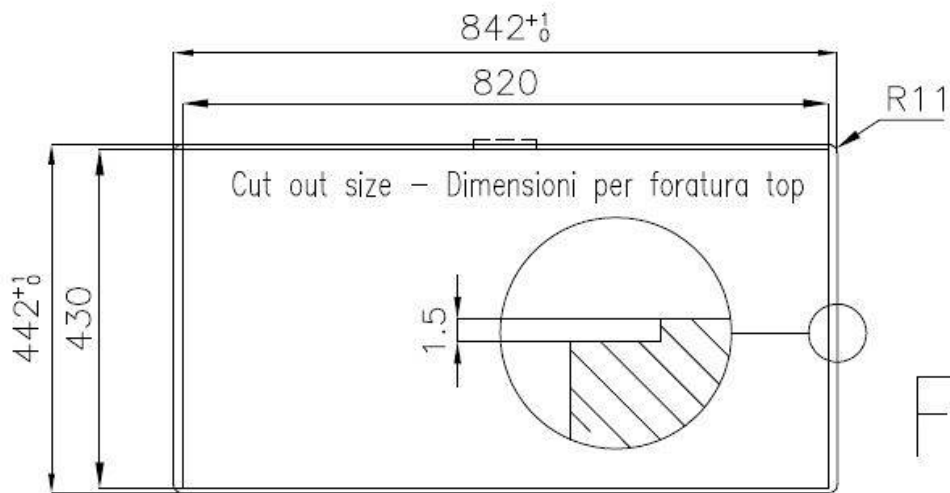

Sink S4001

Kitchen Sinks

Code: 3358 050

DETAILS

Edge/Installation Type	Flush-mount Top-mount
Finish	Foster brushed
Material	AISI 304 stainless steel
Texture	Brushed in line
Base	90 cm
Dimensions	840 x 440 mm
Standard fittings	Fixing hooks, gasket, drain, overflow and siphon, boxed packing
Mixer holes	No standard holes
Built-in hole	View technical data sheet

Drainer	No
Width	84 cm
Bowl dimension	800 x 400 mm
Number of bowls	1 bowl
Waste fitting	Drain SPACE 3,5"

FEATURES

Deep bowls	This bowls reach an important depth, over 20 cm, thanks to the advanced production technology, that can be offer great capiciency and practicity in all the washing operations.
High thickness	1mm thick steel. A significant thickness, which guarantees the maximum sturdiness and durability.
Perimetral overflow	The overflow is always a security on the Foster sinks that prevents the overflow of water in case of oversights. The perimeter drain solution improves aesthetics thanks to its square and essential shape.
Save space system	Drain and siphon are designed to leave as much space as possible in the under-sink area, more and more useful today for theseparate waste collection systems.
Small radius	Bowls with squared shapes with a modern design and an increased capacity, for a minimal aesthetics connected with an extreme practicity.
Space waste fitting	The elegant SPACE steel cap closes the drain and leaves no visible residues collected in the basket below. Space also has a small footprint and allows the optimal use of the under-sink compartment.

TECHNICAL DATA

Lavello / Sink cod. 3358/050

intaglio per il troppo-pieno
solo con top > 30 mm

recess for housing the over-flow
only for top > 30 mm

OPTIONAL ACCESSORIES

Glass chopping board
8631 300

HDPE Chopping board
8657 001